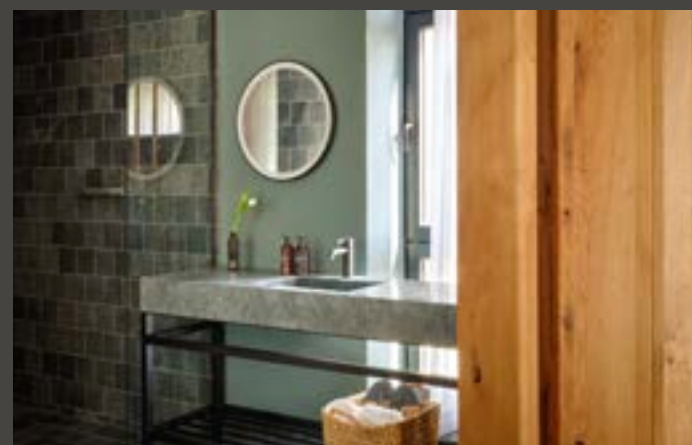

SLY BERLIN

LOCATION

The sly Berlin is located in Friedrichshain-Kreuzberg district in Berlin

---

HOTEL ROOMS

150 non-smoking rooms from 17m2 to 49m2

FACILITIES

King-size bed, Molton Brown care products, WiFi included, air conditioning, underfloor heating, Smart TV, Marshall Bluetooth speaker, Safe

---

SPECIAL FEATURES

24-hr reception, hotel bar, fitness and wellness area, sly Späti, sustainability strategy

---

PREFERRED MEMBER

The sly Berlin is a member of Preferred Hotels & Resorts

L I F E S T Y L E

Preferred

HOTELS & RESORTS