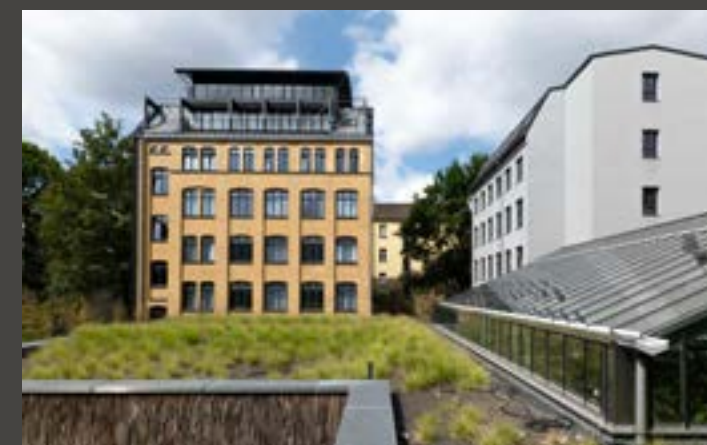

SLY BERLIN

LOCATION

The sly Berlin is located in Friedrichshain-Kreuzberg district in Berlin

---

HOTEL ROOMS

150 non-smoking rooms from 17m2 to 49m2

FACILITIES

King-size bed, Molton Brown care products, WiFi included, air conditioning, underfloor heating, Smart TV, Marshall Bluetooth speaker, Safe

---

SPECIAL FEATURES

24-hr reception, hotel bar, fitness and wellness area, sly Späti, sustainability strategy

---

PREFERRED MEMBER

The sly Berlin is a member of Preferred Hotels & Resorts

L I F E S T Y L E

Preferred

HOTELS & RESORTS